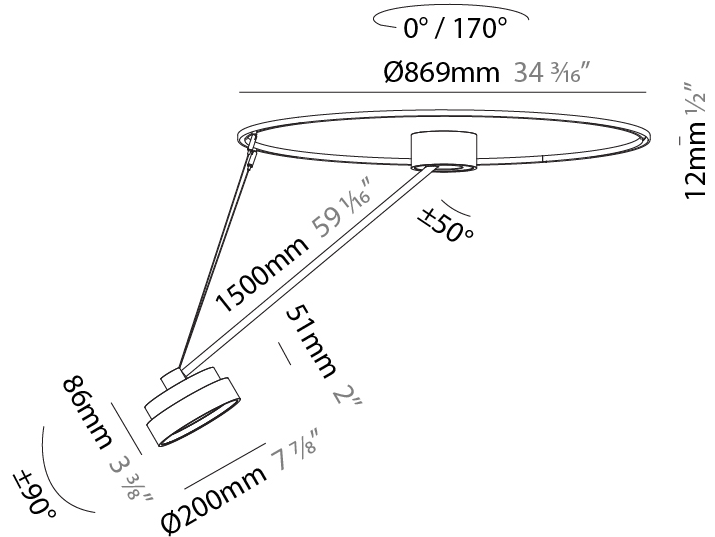

GENERAL

Series: Sign Diva Dancer
Subseries: Sign Diva Dancer Korona
Partner: Prolicht
Division: Architectural
Installation: Suspension
Product Type: Pendant
Mounting Location: Ceiling
Light Distribution: Adjustable

PHYSICAL

Shape: Round
Diameter (mm): 200
Diameter (in): 7 7/8
Height (mm): 1620
Height (in): 63 3/4
Weight (kg): 3.3
Weight (lbs): 7.26
Diffuser: PMMA - Opal / Micro-Prism / Sparkling Secret / Vintage Industrial
Fixture Finish: SSR / BKV / CWI / CRY / HAB / UFT / ITA / RUA / FTG / MYG / LOD / PUS / FRO / FUP / KIA / POP / BLS / SPG / MEY / GOH / CHC / COM / ABZ / JAG / OBR / MOS / ROR
Fixture Material: PMMA / Extruded Aluminum / Steel

ELECTRICAL

Lamp Type: LED (Zhaga Standard)
Input Wattage (W): 11
Total Output Wattage (W): 10
Dimming: Tri-Mode (Non-Dimming and Phase Dimming (120Vac only) and 0-10V Dimming)
Driver Included: Yes
Driver Location: Integrated
Driver Type: Constant Current - Universal
Driver Class: Class 2
Input Voltage (V): 120 - 277
Constant Current (MA): 350

LED

Color Temperature (°K): 2700 / 3000 / 3500 / 4000
Max. Delivered Lumen (lm): 860 / 1080 / 1088 / 1110
CRI: >90 CRI
Lamp Life (hrs): 50000

OPTICAL

Adjustability: Rotational Canopy 170°; Tilting Canopy ±50°; Tilting Head ±90°

RATINGS AND CERTIFICATIONS

Certified By: Certified for North American Standards
IP rating: IP20