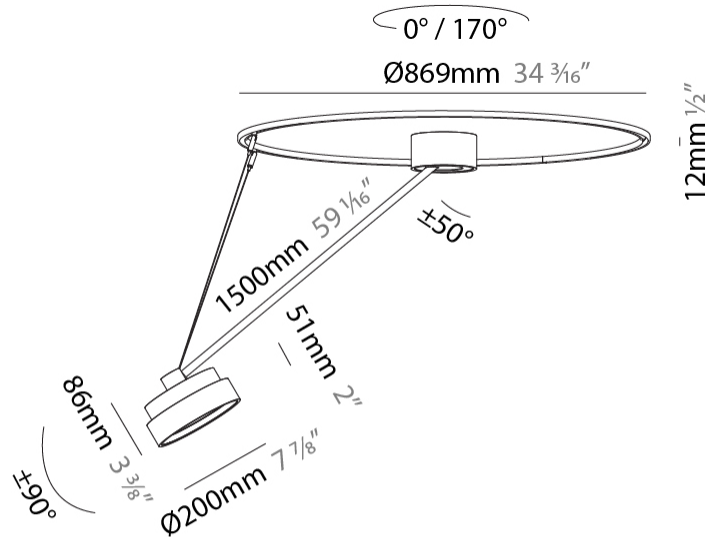

GENERAL

Series: Sign Diva Dancer
Subseries: Sign Diva Dancer
Partner: Prolicht
Division: Architectural
Installation: Suspension
Product Type: Pendant
Mounting Location: Ceiling
Light Distribution: Adjustable

PHYSICAL

Shape: Round
Diameter (mm): 200
Diameter (in): 7 7/8
Height (mm): 1620
Height (in): 63 3/4
Weight (kg): 3
Weight (lbs): 6.6
Diffuser: PMMA - Opal / Micro-Prism / Sparkling Secret / Vintage Industrial
Fixture Finish: SSR / BKV / CWI / CRY / HAB / UFT / ITA / RUA / FTG / MYG / LOD / PUS / FRO / FUP / KIA / POP / BLS / SPG / MEY / GOH / CHC / COM / ABZ / JAG / OBR / MOS / ROR
Fixture Material: PMMA / Extruded Aluminum / Steel

ELECTRICAL

Lamp Type: LED (Zhaga Standard)
Input Wattage (W): 12.1
Total Output Wattage (W): 11
Dimming: Tri-Mode (Non-Dimming and Phase Dimming (120Vac only) and 0-10V Dimming)
Driver Included: Yes
Driver Location: Integrated
Driver Type: Constant Current - Universal
Driver Class: Class 2
Input Voltage (V): 120 - 277
Constant Current (MA): 350

LED

Color Temperature (°K): 2700 / 3000 / 3500 / 4000
Max. Delivered Lumen (lm): 836 / 895 / 903 / 921
Nominal Lumen (lm): 1280 / 1370 / 1382 / 1410
CRI: >90 CRI
Lamp Life (hrs): 50000

OPTICAL

Adjustability: Rotational Canopy 170°; Tilting Canopy ±50°; Tilting Head ±90°

RATINGS AND CERTIFICATIONS

Certified By: Certified for North American Standards
IP rating: IP20