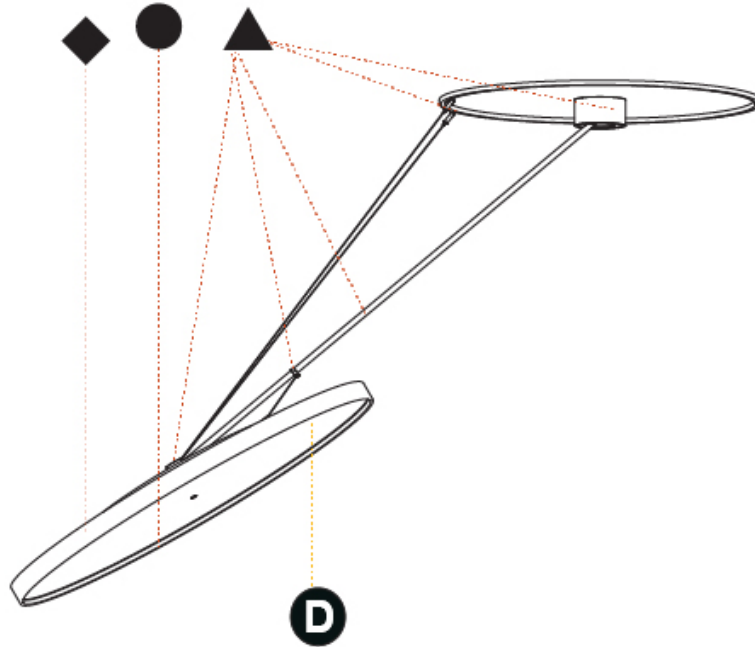

SIGN DIVA DANCER KORONA SUSPENSION

A30884-

PROJECT

TYPE

SPECIFIER

QUANTITY

DATE

A