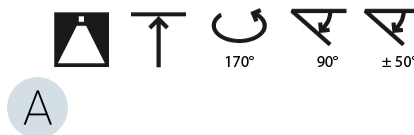

GENERAL

Series: Sign Diva Dancer
Subseries: Sign Diva Dancer
Partner: Prolicht
Division: Architectural
Installation: Suspension
Product Type: Pendant
Mounting Location: Ceiling
Light Distribution: Adjustable

PHYSICAL

Shape: Round
Diameter (mm): 200
Diameter (in): 7 7/8
Height (mm): 1620
Height (in): 63 3/4
Weight (kg): 3
Weight (lbs): 6.6
Diffuser: PMMA - Opal / Micro-Prism / Sparkling Secret / Vintage Industrial
Fixture Finish: SSR / BKV / CWI / CRY / HAB / UFT / ITA / RUA / FTG / MYG / LOD / PUS / FRO / FUP / KIA / POP / BLS / SPG / MEY / GOH / CHC / COM / ABZ / JAG / OBR / MOS / ROR
Fixture Material: PMMA / Extruded Aluminum / Steel

ELECTRICAL

Lamp Type: LED (Zhaga Standard)
Input Wattage (W): 12.1
Total Output Wattage (W): 11
Dimming: Tri-Mode (Non-Dimming and Phase Dimming (120Vac only) and 0-10V Dimming)
Driver Included: Yes
Driver Location: Integrated
Driver Type: Constant Current - Universal
Driver Class: Class 2
Input Voltage (V): 120 - 277
Constant Current (MA): 350

LED

Color Temperature (°K): 2700 / 3000 / 3500 / 4000
Max. Delivered Lumen (lm): 836 / 895 / 903 / 921
Nominal Lumen (lm): 1280 / 1370 / 1382 / 1410
CRI: >90 CRI
Lamp Life (hrs): 50000

OPTICAL

Adjustability: Rotational Canopy 170°; Tilting Canopy ±50°; Tilting Head ±90°

RATINGS AND CERTIFICATIONS

Certified By: Certified for North American Standards
IP rating: IP20